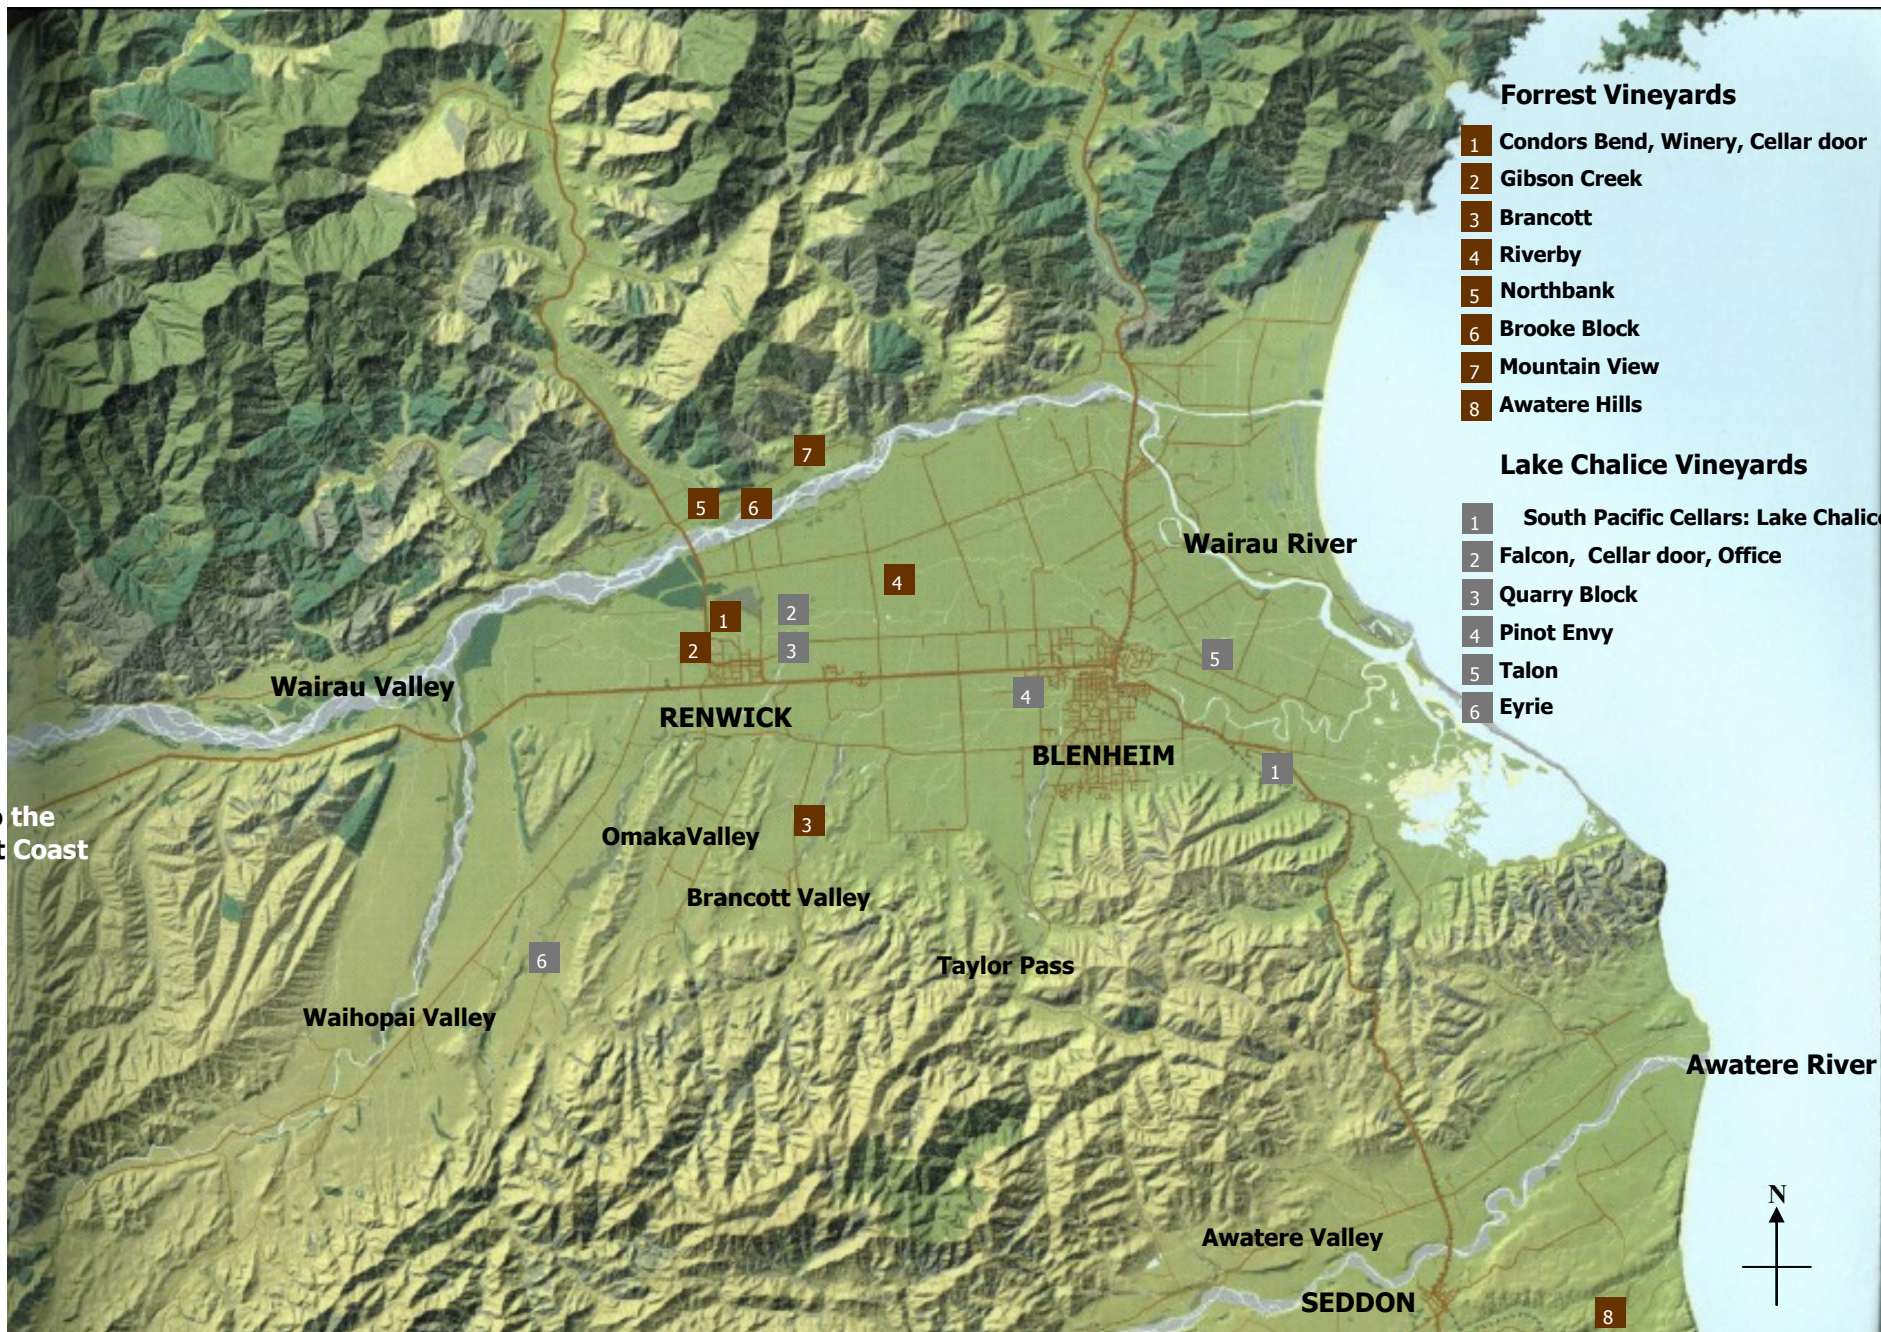

FORREST & LAKE CHALICE VINEYARDS

To Havelock

To Picton

Forrest Vineyards

- 1 Condors Bend, Winery, Cellar door
- 2 Gibson Creek
- 3 Brancott
- 4 Riverby
- 5 Northbank
- 6 Brooke Block
- 7 Mountain View
- 8 Awatere Hills

Lake Chalice Vineyards

- 1 South Pacific Cellars: Lake Chalice Winery
- 2 Falcon, Cellar door, Office
- 3 Quarry Block
- 4 Pinot Envy
- 5 Talon
- 6 Eyrie

To the West Coast

MARLBOROUGH WINE REGION

To Kaikoura